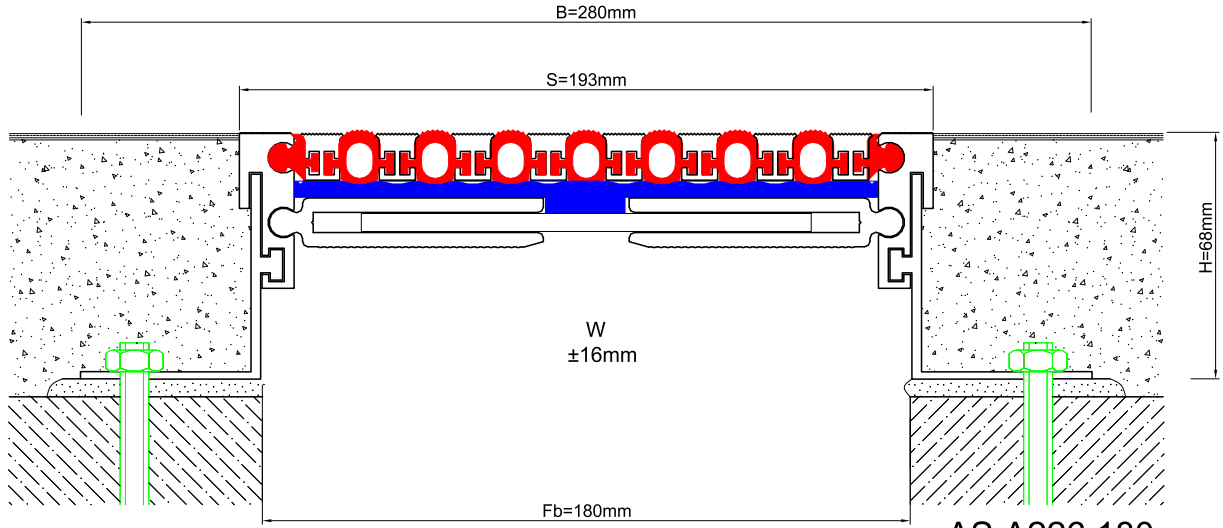

AS A226 flush mounted profiles can easily be applied to all types of floors and load bearing capacities are designed for heavy vehicles, cars or pedestrians depending on the gap inquired. Adjustable interlocking profile and gasket configuration makes it available for very large openings and enables to meet displacements in 3 directions. If inquired, AS A226 can be applied with wall type AS A126 and this dual application brings in a decorative aspect. Profiles are delivered factory-assembled.

FLOOR

* Visuals are representative and the profile configuration may differ depending on the characteristics requested.

GASKET COLORS: BLACK (highlighted), GREY, BEIGE, Custom Colors available.

LOCATION	MODEL	GAP (Fb) mm	HEIGHT (H) MM	OVERALL WIDTH (B) mm	VISIBLE WIDTH (S) mm	MOVEMENT (W) mm	LOAD CAPACITY	STANDARD LENGTH (mt)
Floor to Floor	AS A226-035	35	43 / 58 / 68 / 88	135	48	± 2	70 kN 300 kN	3
	AS A226-050	50	43 / 58 / 68 / 88	158	70	± 4	35 kN 120 kN	3
	AS A226-080	80	43 / 58 / 68 / 88	180	92	± 6	25 kN 60 kN	3
	AS A226-100	100	43 / 58 / 68 / 88	200	112	± 8		3
	AS A226-120	120	43 / 58 / 68 / 88	220	133	± 10		3
	AS A226-140	140	43 / 58 / 68 / 88	240	153	± 12		3
	AS A226-160	160	43 / 58 / 68 / 88	268	180	± 14		3
	AS A226-180	180	43 / 58 / 68 / 88	280	193	± 16		3
	AS A226-200	200	43 / 58 / 68 / 88	305	218	± 18		3

Note: Please ask for different sizes

 AS A226 180
 H68D

 AS A226 180
 H68KD

Profil No Profile Number	AS A226 180	AS A226 180K
Fb (mm)	180	180
H (mm) yaklaşık approx.	68	68
W± (mm) yaklaşık approx.	±16	±16
Renk Color	Alüminyum: Natürel, Fitiller: Siyah, gri,diğer Aluminum: Natural, Inserts:Black, grey,others	
Malzeme Material	Alüminyum,TPE Termoplastik Elastomer Aluminum,TPE Thermoplastic Elastomer	
Standart Uzunluk Standard Length	3	
Yükleme Kapasitesi Load-Bearing Capacity	