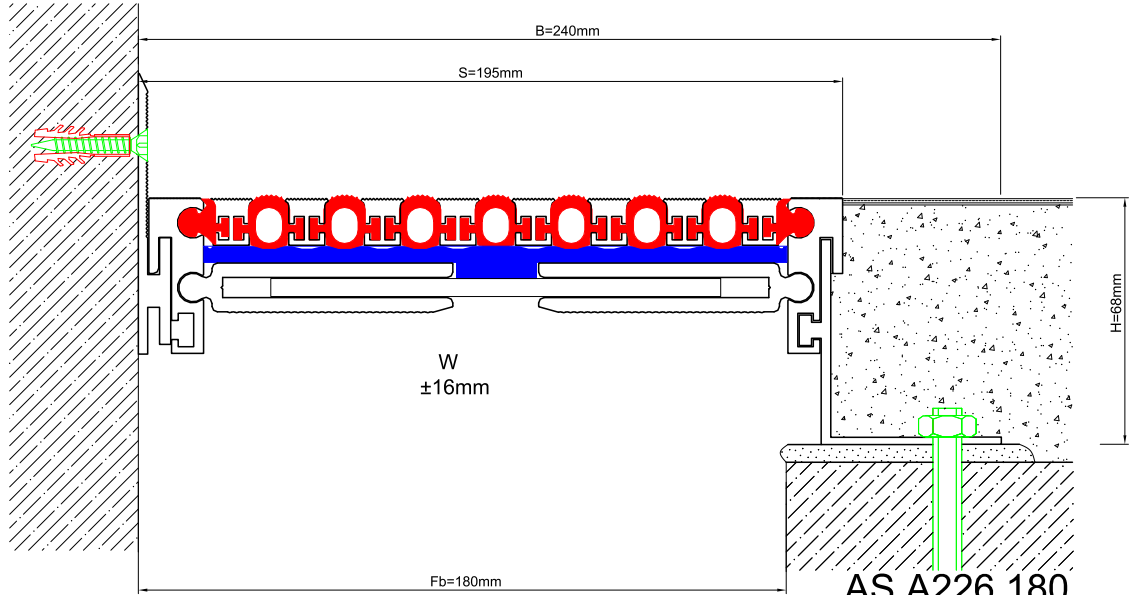

AS A226 flush mounted profiles can easily be applied to all types of floors and load bearing capacities are designed for heavy vehicles, cars or pedestrians depending on the gap inquired. Adjustable interlocking profile and gasket configuration makes it available for very large openings and enables to meet displacements in 3 directions. If inquired, AS A226 can be applied with wall type AS A126 and this dual application brings in a decorative aspect. Profiles are delivered factory-assembled.

FLOOR

* Visuals are representative and the profile configuration may differ depending on the characteristics requested.

GASKET COLORS: BLACK (highlighted), GREY, BEIGE, Custom Colors available.

LOCATION	MODEL	GAP (Fb) mm	HEIGHT (H) MM	OVERALL WIDTH (B) mm	VISIBLE WIDTH (S) mm	MOVEMENT (W) mm	LOAD CAPACITY	STANDARD LENGTH (mt)
Floor to Floor	AS A226-035	35	43 / 58 / 68 / 88	135	48	± 2	70 kN 300 kN	3
	AS A226-050	50	43 / 58 / 68 / 88	158	70	± 4	35 kN 120 kN	3
	AS A226-080	80	43 / 58 / 68 / 88	180	92	± 6	25 kN 60 kN	3
	AS A226-100	100	43 / 58 / 68 / 88	200	112	± 8		3
	AS A226-120	120	43 / 58 / 68 / 88	220	133	± 10		3
	AS A226-140	140	43 / 58 / 68 / 88	240	153	± 12		3
	AS A226-160	160	43 / 58 / 68 / 88	268	180	± 14		3
	AS A226-180	180	43 / 58 / 68 / 88	280	193	± 16		3
	AS A226-200	200	43 / 58 / 68 / 88	305	218	± 18		3

Note: Please ask for different sizes

 AS A226 180
 H68D

 AS A226 180
 H68KD

Profil No Profile Number	AS A226 180	AS A226 180K
Fb (mm)	180	180
H (mm) yaklaşık approx.	68	68
W± (mm) yaklaşık approx.	±16	±16
Renk Color	Alüminyum: Natürel, Fitiller: Siyah, gri,diğer Aluminum: Natural, Inserts:Black, grey,others	
Malzeme Material	Alüminyum,TPE Termoplastik Elastomer Aluminum,TPE Thermoplastic Elastomer	
Standart Uzunluk Standard Length	3	
Yükleme Kapasitesi Load-Bearing Capacity	