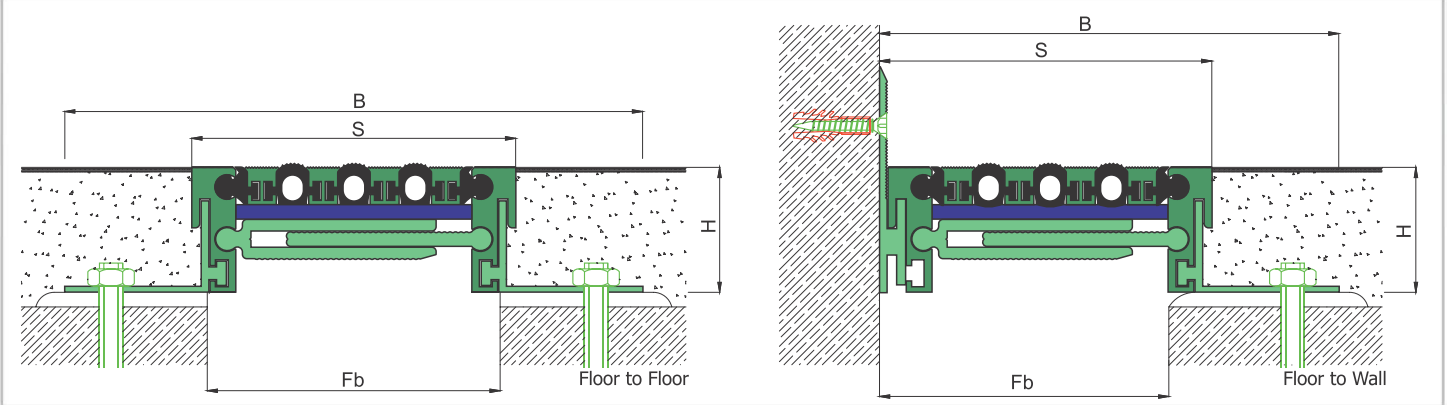

AS A226 flush mounted profiles can easily be applied to all types of floors and load bearing capacities are designed for heavy vehicles, cars or pedestrians depending on the gap inquired. Adjustable interlocking profile and gasket configuration makes it available for very large openings and enables to meet displacements in 3 directions. If inquired, AS A226 can be applied with wall type AS A126 and this dual application brings in a decorative aspect. Profiles are delivered factory-assembled.

FLOOR

* Visuals are representative and the profile configuration may differ depending on the characteristics requested.

GASKET COLORS: BLACK (highlighted), GREY, BEIGE, Custom Colors available.

LOCATION	MODEL	GAP (Fb) mm	HEIGHT (H) MM	OVERALL WIDTH (B) mm	VISIBLE WIDTH (S) mm	MOVEMENT (W) mm	LOAD CAPACITY	STANDARD LENGTH (mt)
Floor to Floor	AS A226-035	35	43 / 58 / 68 / 88	135	48	± 2	70 kN 300 kN	3
	AS A226-050	50	43 / 58 / 68 / 88	158	70	± 4	35 kN 120 kN	3
	AS A226-080	80	43 / 58 / 68 / 88	180	92	± 6	25 kN 60 kN	3
	AS A226-100	100	43 / 58 / 68 / 88	200	112	± 8		3
	AS A226-120	120	43 / 58 / 68 / 88	220	133	± 10		3
	AS A226-140	140	43 / 58 / 68 / 88	240	153	± 12		3
	AS A226-160	160	43 / 58 / 68 / 88	268	180	± 14		3
	AS A226-180	180	43 / 58 / 68 / 88	280	193	± 16		3
	AS A226-200	200	43 / 58 / 68 / 88	305	218	± 18		3

Note: Please ask for different sizes

 AS A226 180
 H68D

 AS A226 180
 H68KD

Profil No Profile Number	AS A226 180	AS A226 180K
Fb (mm)	180	180
H (mm) yaklaşık approx.	68	68
W± (mm) yaklaşık approx.	±16	±16
Renk Color	Alüminyum: Natürel, Fitiller: Siyah, gri,diğer Aluminum: Natural, Inserts:Black, grey,others	
Malzeme Material	Alüminyum,TPE Termoplastik Elastomer Aluminum,TPE Thermoplastic Elastomer	
Standart Uzunluk Standard Length	3	
Yükleme Kapasitesi Load-Bearing Capacity	