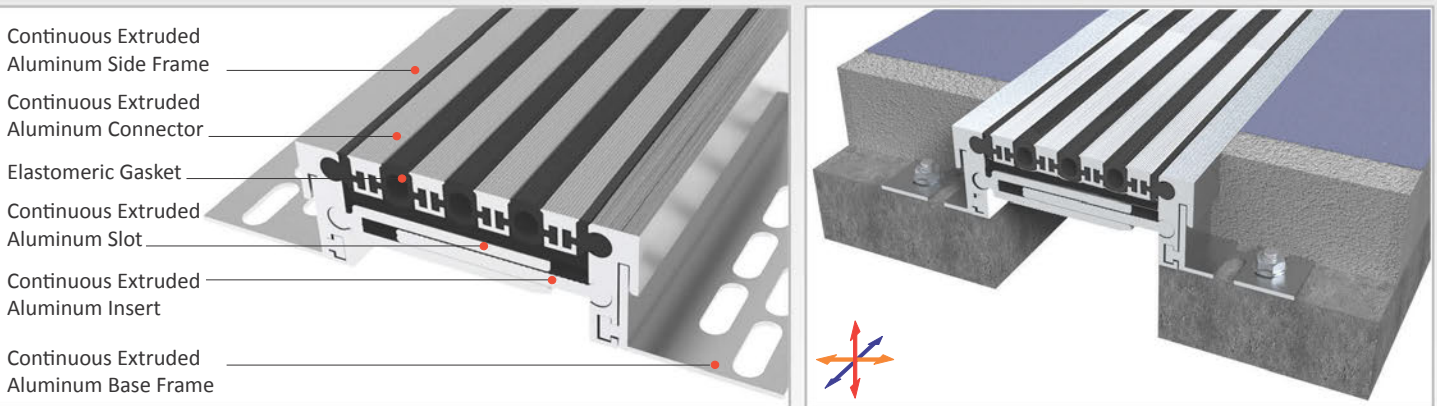

AS A226 flush mounted profiles can easily be applied to all types of floors and load bearing capacities are designed for heavy vehicles, cars or pedestrians depending on the gap inquired. Adjustable interlocking profile and gasket configuration makes it available for very large openings and enables to meet displacements in 3 directions. If inquired, AS A226 can be applied with wall type AS A126 and this dual application brings in a decorative aspect. Profiles are delivered factory-assembled.

- Application Areas** : Indoor & Outdoor / Floor
Ideal for : Factories, Warehouses, Car Parks, Shopping Malls, Airports, Residences, Hospitals, Hotels, Public & Commercial Buildings etc.
Material : Mill Finish Aluminum (Anodizing optional), TPE Gasket
Aluminum Alloy : 6063 AA-USA / EN AW 6063
Optional Supplies : Fire Barrier, Waterproof EPDM membrane

FLOOR

* Visuals are representative and the profile configuration may differ depending on the characteristics requested.

GASKET COLORS: BLACK (highlighted), GREY, BEIGE, Custom Colors available.

LOCATION	MODEL	GAP (Fb) mm	HEIGHT (H) MM	OVERALL WIDTH (B) mm	VISIBLE WIDTH (S) mm	MOVEMENT (W) mm	LOAD CAPACITY	STANDARD LENGTH (mt)
Floor to Floor	AS A226-035	35	43 / 58 / 68 / 88	135	48	± 2	70 kN 300 kN	3
	AS A226-050	50	43 / 58 / 68 / 88	158	70	± 4	35 kN 120 kN	3
	AS A226-080	80	43 / 58 / 68 / 88	180	92	± 6	25 kN 60 kN	3
	AS A226-100	100	43 / 58 / 68 / 88	200	112	± 8		3
	AS A226-120	120	43 / 58 / 68 / 88	220	133	± 10		3
	AS A226-140	140	43 / 58 / 68 / 88	240	153	± 12		3
	AS A226-160	160	43 / 58 / 68 / 88	268	180	± 14		3
	AS A226-180	180	43 / 58 / 68 / 88	280	193	± 16		3
	AS A226-200	200	43 / 58 / 68 / 88	305	218	± 18		3